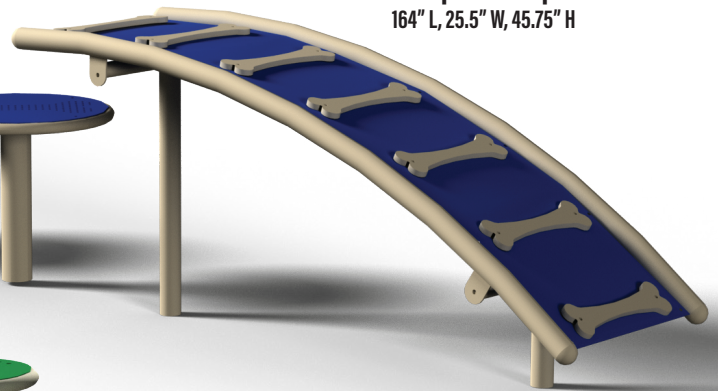

Classic Favorites

Stepping Cluster
115.75" L, 15" W, 34" H

Starter Platform
41.25" L, 38" W, 11.25" H

Tunnel Run
49" L, 39.75" W, 41" H

Sky Crossing
211.5" L, 17.25" W, 50.25" H

Teeter Totter
95.25" L, 29.5" W, 32.75" H

Adventure Peak
124.5" L, 17.25" W, 63.5" H

Innovative New Designs

Tug-Around
35" L, 35" W, 66.25" H

Ramp and Steps
164" L, 25.5" W, 45.75" H

Stepping Riser
86.75" L, 12.5" W, 33.5" H

Choose from these attractive color options.*

"Sky"

"Field"

Dog Park Kits Big to small. Great values!

The Bone Yard (7 pieces)

45' x 45'

The Essentials (4 pieces)

15' x 25'

The Hound (6 pieces)