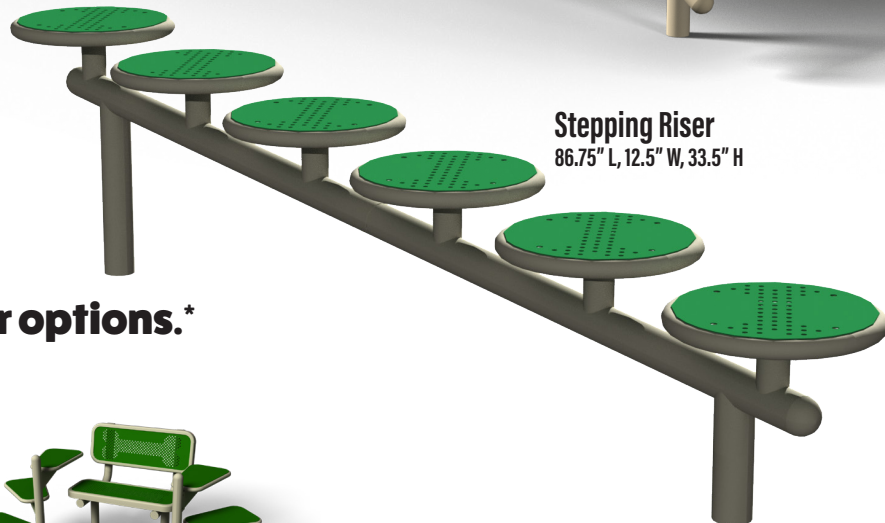

Classic Favorites

Stepping Cluster
115.75" L, 15" W, 34" H

Starter Platform
41.25" L, 38" W, 11.25" H

Tunnel Run
49" L, 39.75" W, 41" H

Sky Crossing
211.5" L, 17.25" W, 50.25" H

Teeter Totter
95.25" L, 29.5" W, 32.75" H

Adventure Peak
124.5" L, 17.25" W, 63.5" H

Innovative New Designs

Tug-Around
35" L, 35" W, 66.25" H

Ramp and Steps
164" L, 25.5" W, 45.75" H

Stepping Riser
86.75" L, 12.5" W, 33.5" H

Choose from these attractive color options.*