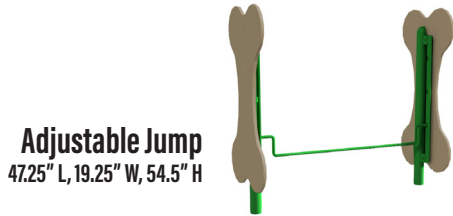

Classic Favorites

Stepping Cluster
115.75" L, 15" W, 34" H

Starter Platform
41.25" L, 38" W, 11.25" H

Tunnel Run
49" L, 39.75" W, 41" H

Sky Crossing
211.5" L, 17.25" W, 50.25" H

Teeter Totter
95.25" L, 29.5" W, 32.75" H

Adventure Peak
124.5" L, 17.25" W, 63.5" H

Innovative New Designs

Tug-Around
35" L, 35" W, 66.25" H

Ramp and Steps
164" L, 25.5" W, 45.75" H

Stepping Riser
86.75" L, 12.5" W, 33.5" H

Choose from these attractive color options.*

"Sky"

"Field"

Dog Park Kits Big to small. Great values!

The Bone Yard (7 pieces)

45' x 45'

The Essentials (4 pieces)

15' x 25'

The Hound (6 pieces)