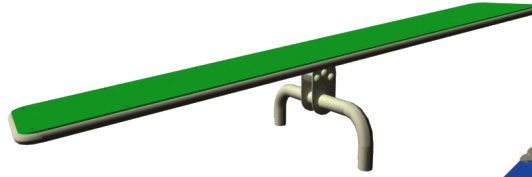

Classic Favorites

Stepping Cluster
115.75" L, 15" W, 34" H

Starter Platform
41.25" L, 38" W, 11.25" H

Tunnel Run
49" L, 39.75" W, 41" H

Sky Crossing
211.5" L, 17.25" W, 50.25" H

Teeter Totter
95.25" L, 29.5" W, 32.75" H

Adventure Peak
124.5" L, 17.25" W, 63.5" H

Innovative New Designs

Tug-Around
35" L, 35" W, 66.25" H

Ramp and Steps
164" L, 25.5" W, 45.75" H

Stepping Riser
86.75" L, 12.5" W, 33.5" H

Choose from these attractive color options.*