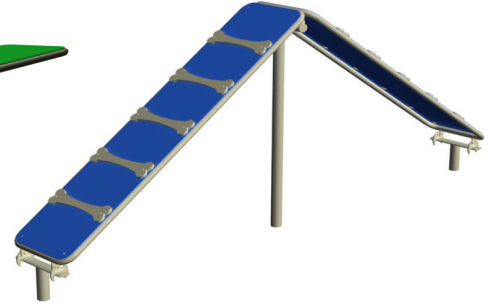

Classic Favorites

Stepping Cluster
115.75" L, 15" W, 34" H

Starter Platform
41.25" L, 38" W, 11.25" H

Tunnel Run
49" L, 39.75" W, 41" H

Sky Crossing
211.5" L, 17.25" W, 50.25" H

Teeter Totter
95.25" L, 29.5" W, 32.75" H

Adventure Peak
124.5" L, 17.25" W, 63.5" H

Innovative New Designs

Tug-Around
35" L, 35" W, 66.25" H

Ramp and Steps
164" L, 25.5" W, 45.75" H

Stepping Riser
86.75" L, 12.5" W, 33.5" H

Choose from these attractive color options.*