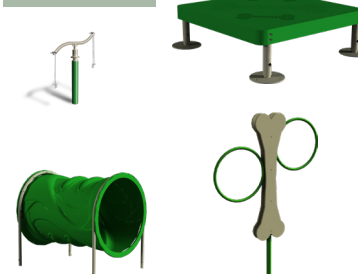

"Sky"

"Field"

Dog Park Kits Big to small. Great values!

The Bone Yard (7 pieces)

45' x 45'

The Essentials (4 pieces)

15' x 25'

The Hound (6 pieces)

35' x 35'

Bow Wow (6 pieces)

40' x 40'

Dingo (5 pieces)

35' x 35'

The Pup (4 pieces)

30' x 30'

The Starter (3 pieces)