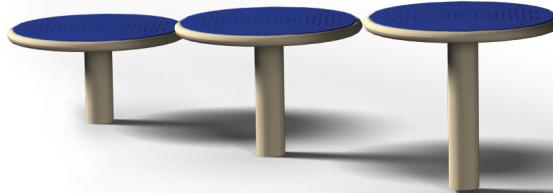

138.75" L, 42.25" W, 93.75" H

Canine Condo is like a Mini Dog Park all wrapped up in one attractive fixture.

Perfect for small spaces or if you're just getting started.

HERE'S ANOTHER GREAT
Dog Park Innovation

Classic Favorites

Stepping Cluster
115.75" L, 15" W, 34" H

Starter Platform
41.25" L, 38" W, 11.25" H

Tunnel Run
49" L, 39.75" W, 41" H

Sky Crossing
211.5" L, 17.25" W, 50.25" H

Teeter Totter
95.25" L, 29.5" W, 32.75" H

Adventure Peak
124.5" L, 17.25" W, 63.5" H

Innovative New Designs

Tug-Around
35" L, 35" W, 66.25" H

Ramp and Steps
164" L, 25.5" W, 45.75" H

Stepping Riser
86.75" L, 12.5" W, 33.5" H

Choose from these attractive color options.*