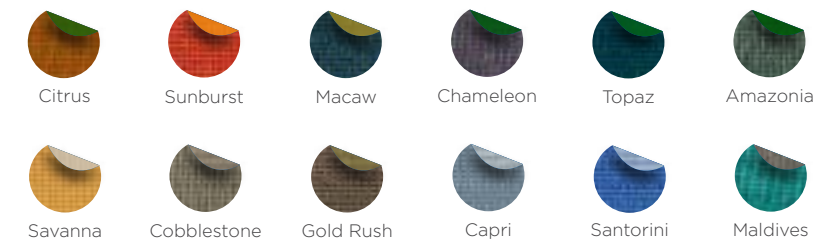

Color Options

Frames

Our powder coat is backed by a [5-year limited warranty](#).

Gloss

Matte, Textured & Metallic

Traditional Fabric

This selection of fabric colors are fire retardant and pass the NFPA 701 or ASTM E84 tests. All fabric colors are California Fire Marshal certified with the exception of those marked with an asterisk (these colors may not be used on a shade whose fabric spans larger than 2,000 square feet). Our traditional shade fabric is backed by a [10-year limited warranty](#).

Dual Shade Fabric

This selection of fabric colors is truly unique. Two different color yarns are combined to form a single dual colored fabric (with a top and bottom color) that produces a shimmery effect. This fabric is available for an upcharge for our Hypar Umbrella, Triangle Sail, and Hyperbolic Sail. Our dual shade fabric is backed by a [10-year limited warranty](#).