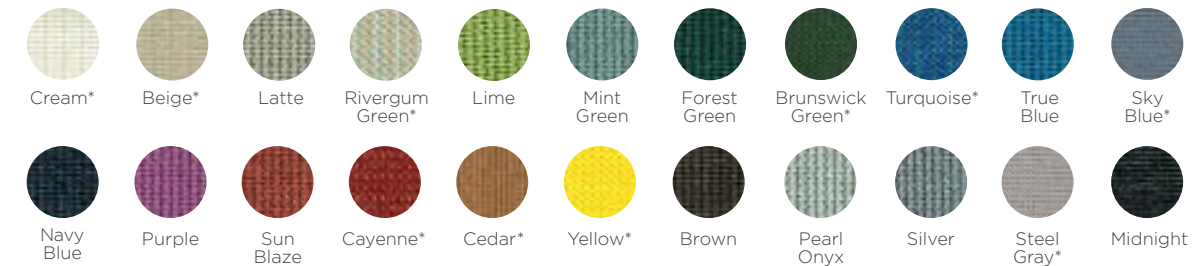

Color Options

Frames

Our powder coat is backed by a [5-year limited warranty](#).

Gloss

Matte, Textured & Metallic

Traditional Fabric

This selection of fabric colors are fire retardant and pass the NFPA 701 or ASTM E84 tests. All fabric colors are California Fire Marshal certified with the exception of those marked with an asterisk (these colors may not be used on a shade whose fabric spans larger than 2,000 square feet). Our traditional shade fabric is backed by a [10-year limited warranty](#).

Dual Shade Fabric

This selection of fabric colors is truly unique. Two different color yarns are combined to form a single dual colored fabric (with a top and bottom color) that produces a shimmery effect. This fabric is available for an upcharge for our Hypar Umbrella, Triangle Sail, and Hyperbolic Sail. Our dual shade fabric is backed by a [10-year limited warranty](#).