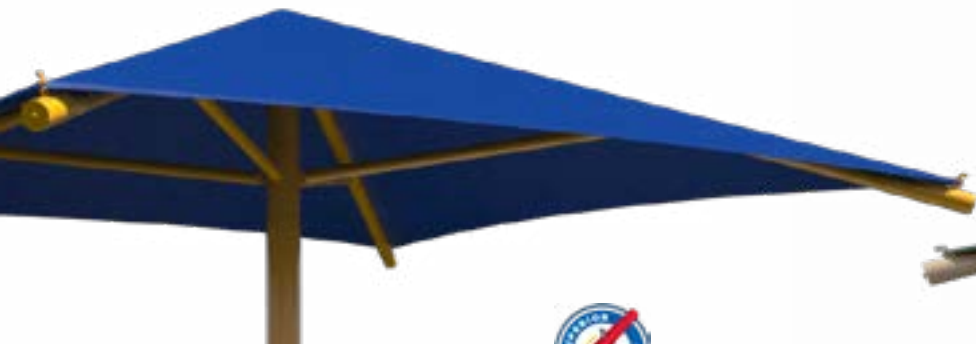

- Versatile and economical
- Features a peak roof design
- Great solution for schools, parks, and churches

SIZES

Available in 2' Increments from 10'-38', Square

OPTIONS, FEATURES, AND FABRIC

Surface or In-Ground Mount
8', 10', or 12' Height, Custom Heights Available
With or Without Glide Elbow™ (Available up to 30')
Traditional Shade Fabric