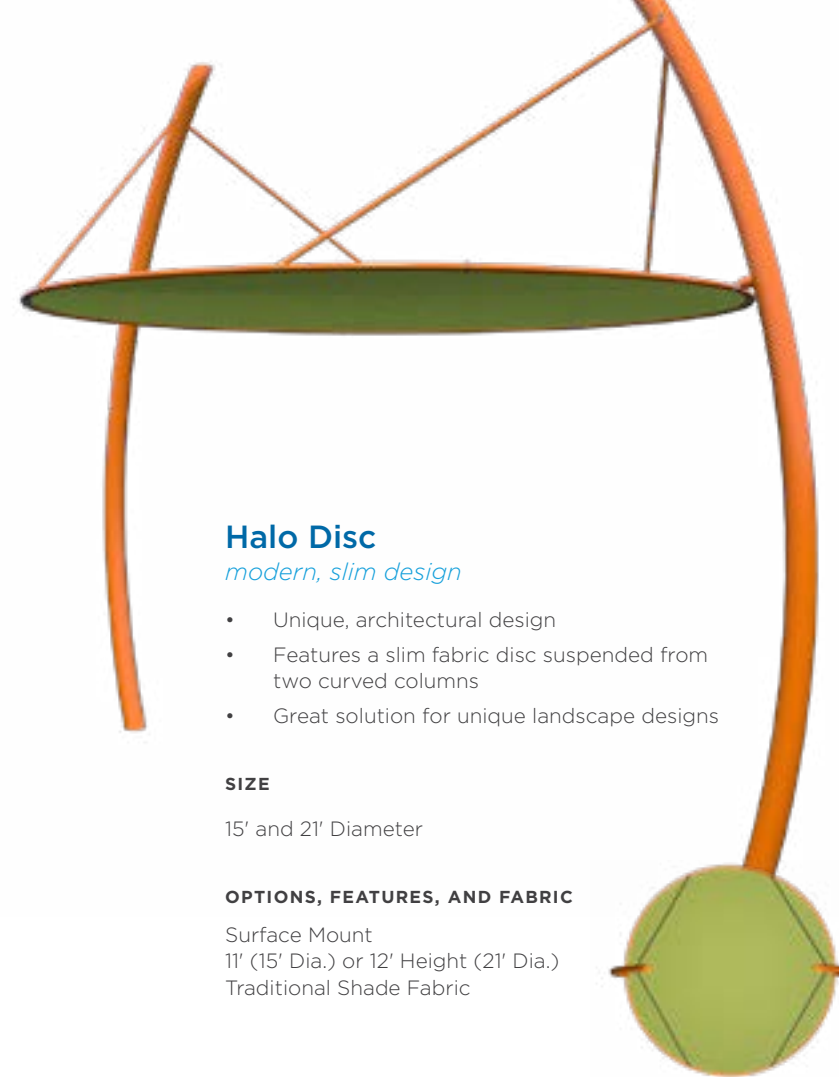

Custom made for your location.

OPTIONS, FEATURES, AND FABRIC

Surface Mount
 8', 10', or 12' Height, Custom Heights Available
 Traditional Shade Fabric

Flower

whimsical, themed design

- Whimsical, themed design
- Provides shade equal to that of an umbrella design
- Perfect for playground environments
- May choose alternating petal colors

SIZE

12' Diameter

OPTIONS, FEATURES, AND FABRIC

Surface or In-Ground Mount
14' at Highest Point, 10' at Lowest Point
Traditional Shade Fabric

Halo Disc

modern, slim design

- Unique, architectural design
- Features a slim fabric disc suspended from two curved columns
- Great solution for unique landscape designs

SIZE

15' and 21' Diameter

OPTIONS, FEATURES, AND FABRIC

Surface Mount
11' (15' Dia.) or 12' Height (21' Dia.)
Traditional Shade Fabric

Top View

Standard Modular Shade

essential playground shade

- Great solution for school, park, and church playgrounds
- Can be installed on most existing playgrounds