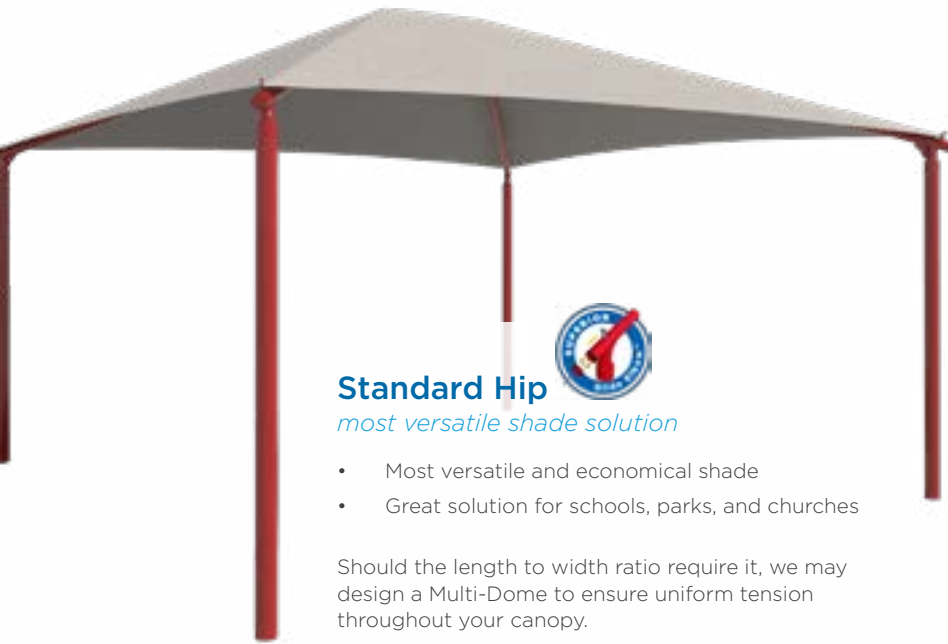

FEATURED COLORS

Feather Gray Powder Coat Frame
Silver Traditional Fabric

 Visit srpshade.com/inspirations to learn more about this project.

Featured Project

Shade structures exceeding 1,100 square feet may not be applicable for our Glide Elbow™.

Standard Hip

most versatile shade solution

- Most versatile and economical shade
- Great solution for schools, parks, and churches

Should the length to width ratio require it, we may design a Multi-Dome to ensure uniform tension throughout your canopy.