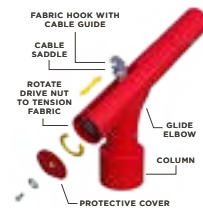

Glide Elbow™

Our Glide Elbow™ quick release mechanism allows for easy installation and removal of your fabric — in the case of a fabric refresh or inclement weather. All you need is a wrench or cordless drill (with the right sized socket). What's more, metal-on-metal wear is minimized with our fabric hook connection. Our Glide Elbow™ is backed by a [1-year limited warranty](#).