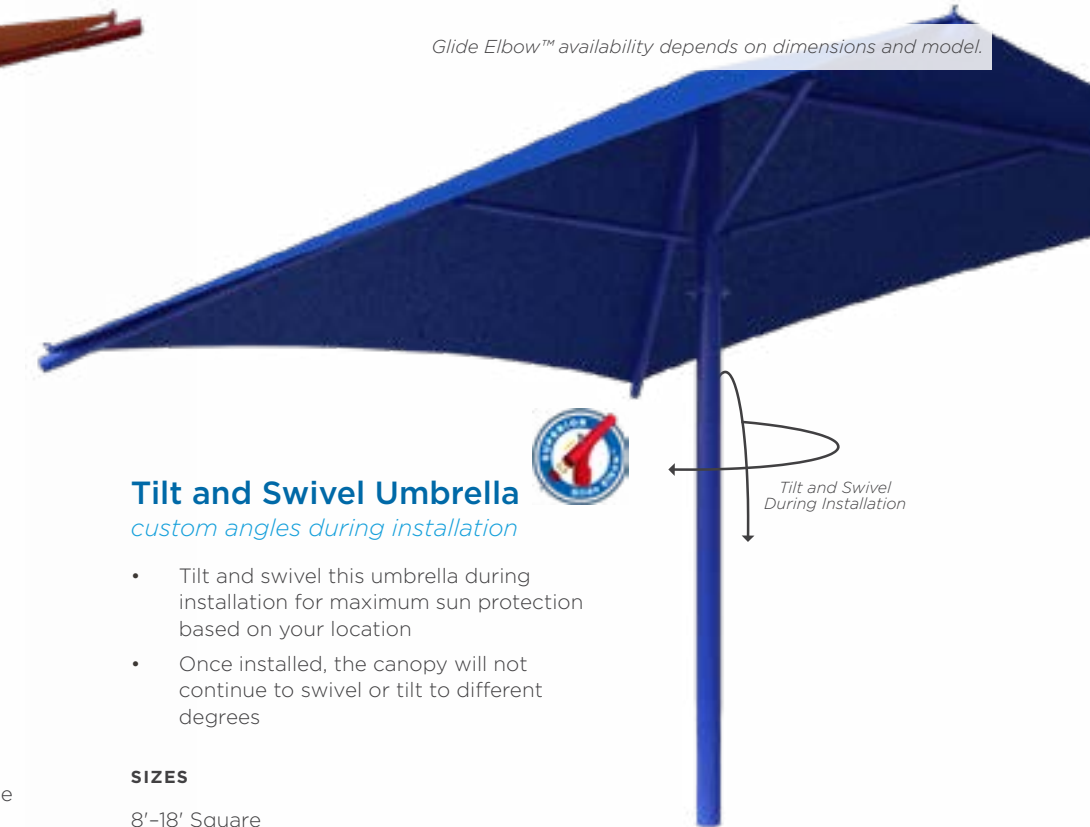

Glide Elbow™ availability depends on dimensions and model.

Tilt and Swivel Umbrella

custom angles during installation

- Tilt and swivel this umbrella during installation for maximum sun protection based on your location
- Once installed, the canopy will not continue to swivel or tilt to different degrees

SIZES

8'-18' Square

OPTIONS, FEATURES, AND FABRIC

Surface or In-Ground Mount
8', 10', or 12' Height, Custom Heights Available
With or Without Glide Elbow™
Traditional Shade Fabric