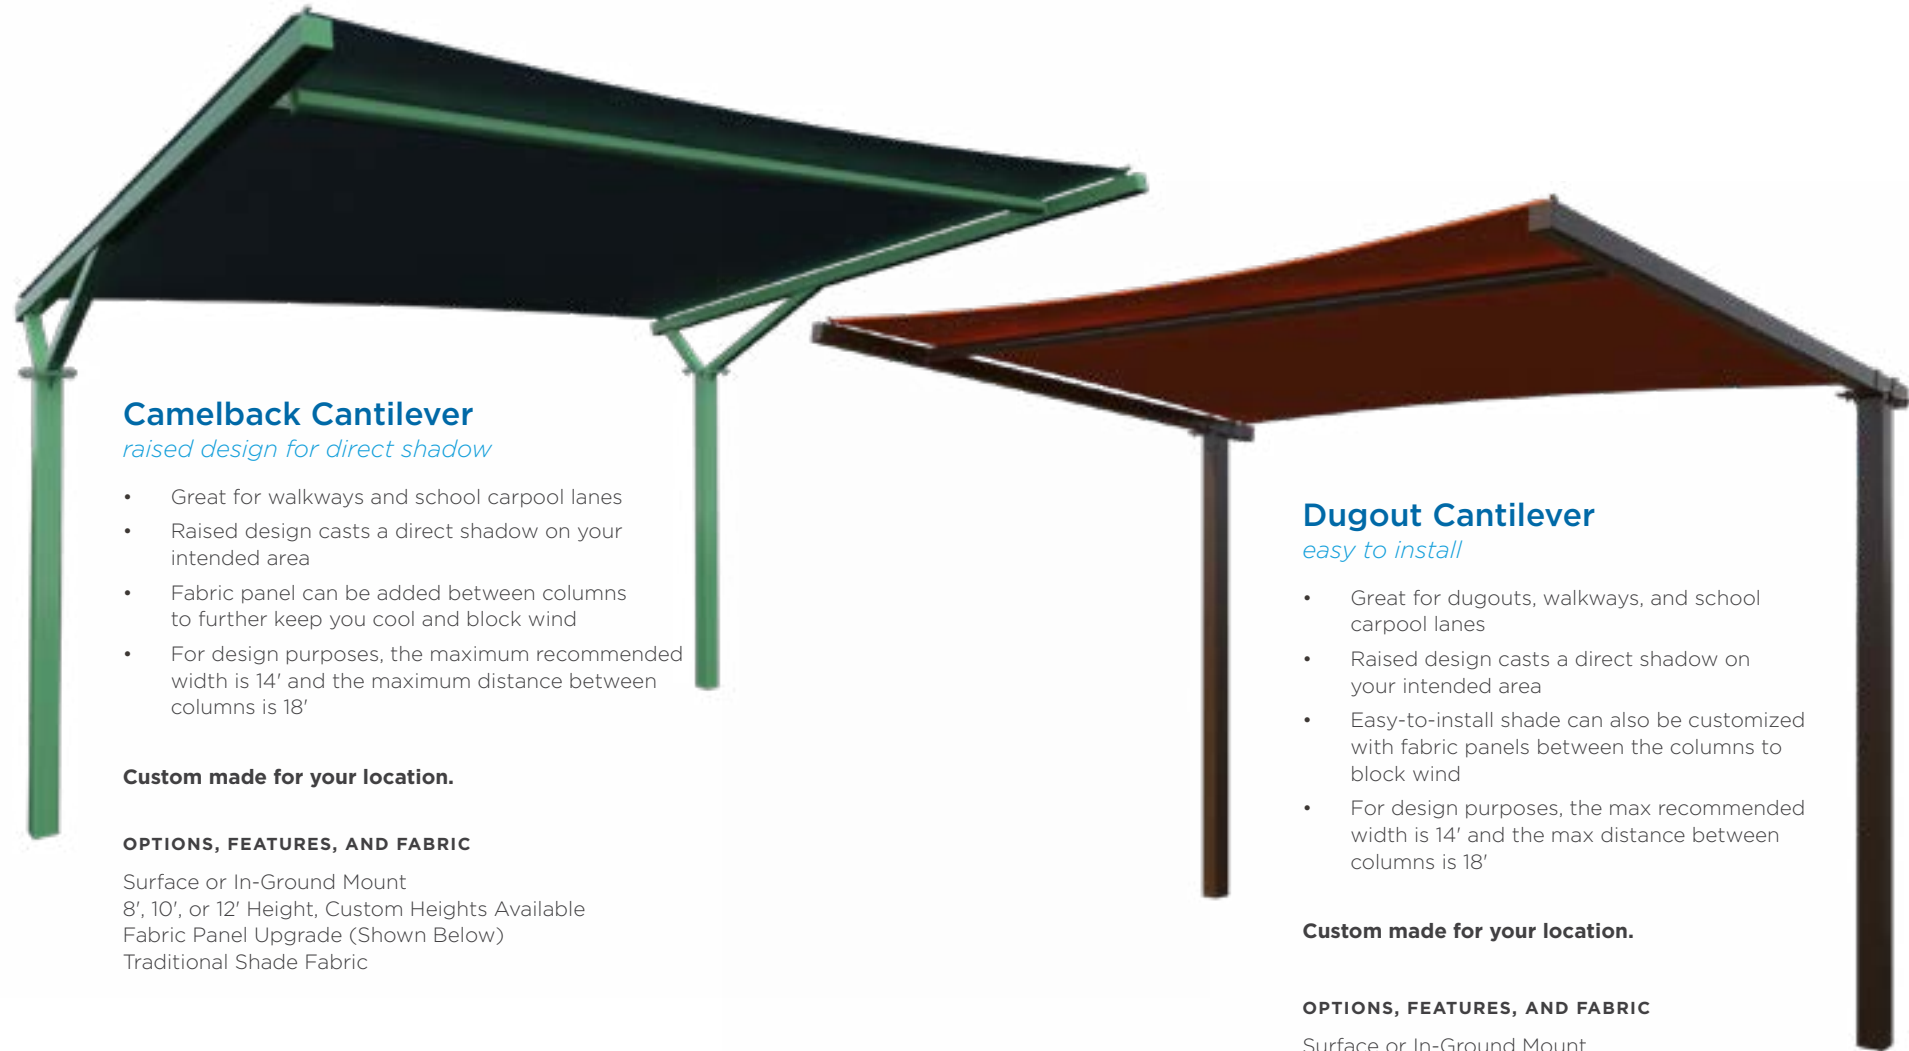

Camelback Cantilever

raised design for direct shadow

- Great for walkways and school carpool lanes
- Raised design casts a direct shadow on your intended area
- Fabric panel can be added between columns to further keep you cool and block wind
- For design purposes, the maximum recommended width is 14' and the maximum distance between columns is 18'

Custom made for your location.

OPTIONS, FEATURES, AND FABRIC

Surface or In-Ground Mount
8', 10', or 12' Height, Custom Heights Available
Fabric Panel Upgrade (Shown Below)
Traditional Shade Fabric

Dugout Cantilever

easy to install

- Great for dugouts, walkways, and school carpool lanes
- Raised design casts a direct shadow on your intended area
- Easy-to-install shade can also be customized with fabric panels between the columns to block wind
- For design purposes, the max recommended width is 14' and the max distance between columns is 18'

Custom made for your location.

OPTIONS, FEATURES, AND FABRIC

Surface or In-Ground Mount
8', 10', or 12' Height, Custom Heights Available
Fabric Panel Upgrade
Traditional Shade Fabric