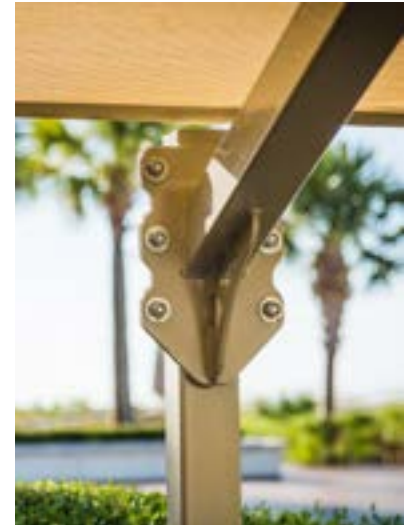

FEATURED COLORS

Iced Coffee Powder Coat Frame
Beige Traditional Fabric

Visit srpshade.com/inspirations to learn more about this project.