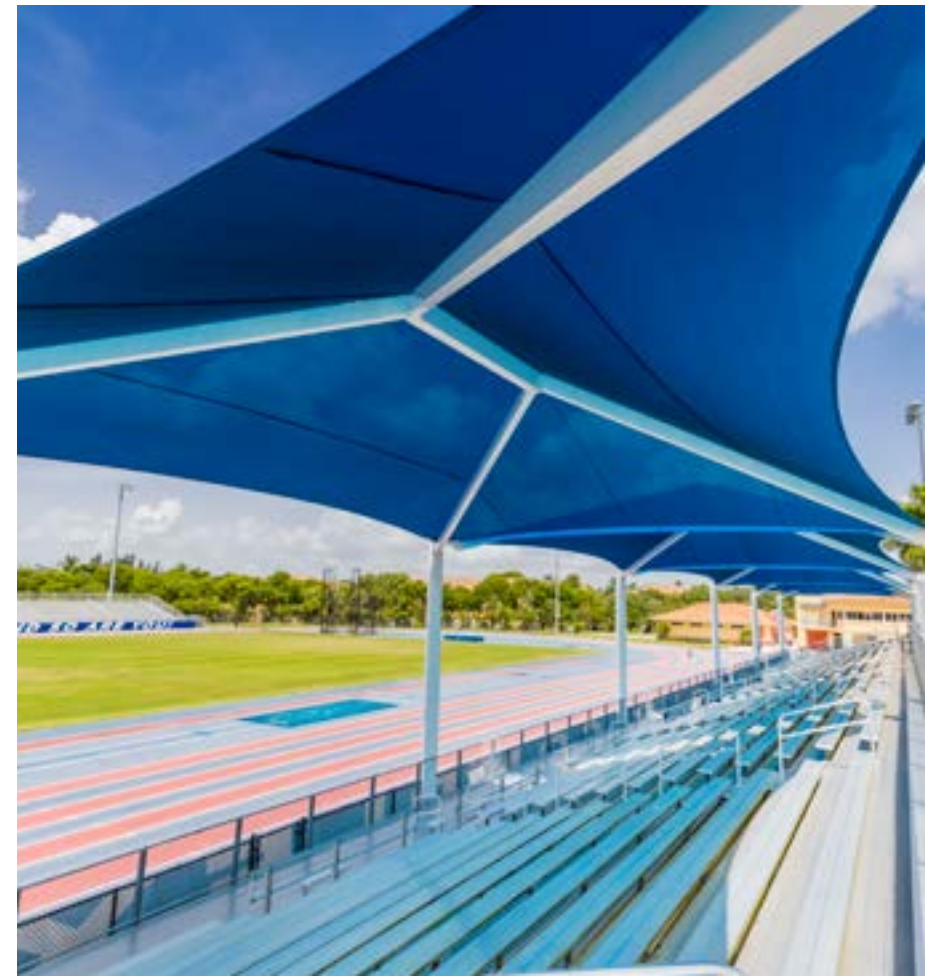

FEATURED COLORS

White Powder Coat Frame

True Blue Traditional Fabric

Visit srpshade.com/inspirations to learn more about this project.