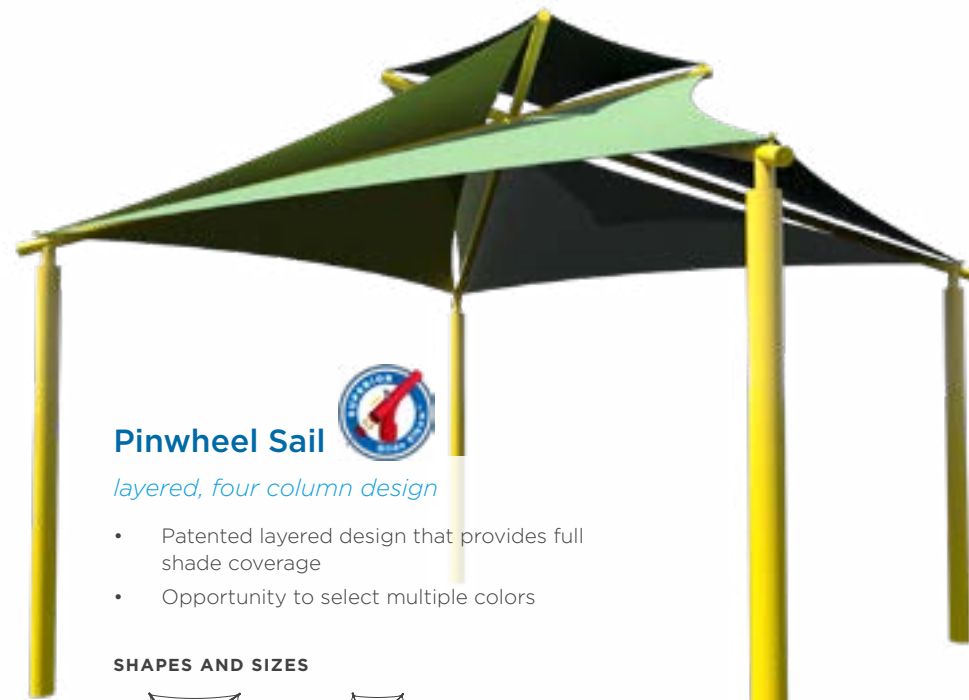

Top View

DUAL SHADE FABRIC OPTION

Multiple Sail Shades

designs unique to you

- Pair multiple sail shades to create a truly unique, yet simple, structure
- Provide ample coverage with a fun look

Sail size limited to 50' per triangular edge for Traditional Shade Fabric and limited to 50' x 50' x 40' triangular edges for Dual Shade Fabric.

OPTIONS, FEATURES, AND FABRIC

Surface or In-Ground Mount
 8', 10', or 12' Height, Custom Heights Available
 Traditional Shade or Dual Shade Fabric

**For spans exceeding 50', please contact your SRP Shade representative.*

Top View

[Search How Superior Shade Improved Seabrook Island on YouTube to see this shade in action.](#)

Quad Sail
architecturally designed

- Appealing architectural design
- Great solution for country clubs, resorts, and city parks

SIZES
10'-30' Square

OPTIONS, FEATURES, AND FABRIC
Surface or In-Ground Mount
8', 10', or 12' Height, Custom Heights Available
Traditional Shade Fabric

Pinwheel Sail
layered, four column design

- Patented layered design that provides full shade coverage
- Opportunity to select multiple colors