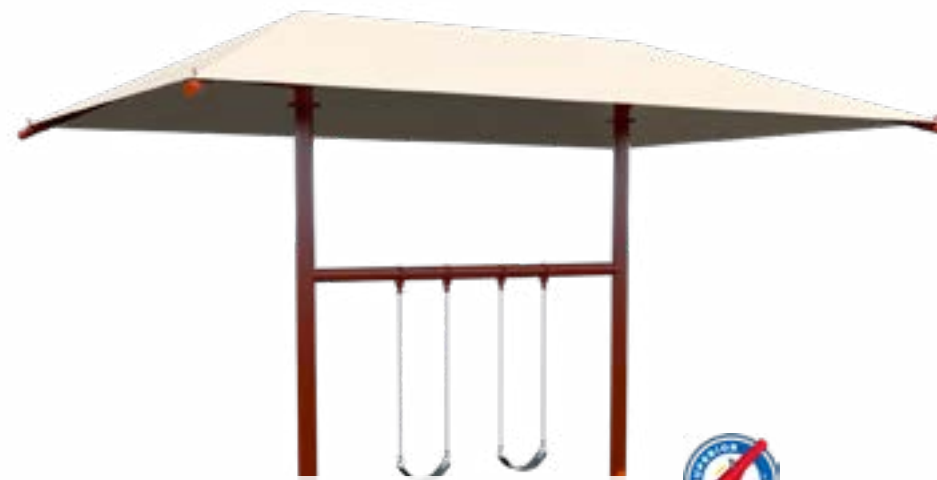

Fits 3.5" and 5" Posts

OPTIONS, FEATURES, AND FABRIC

Traditional Shade Fabric

Modular Quad Sail
unique sail look

- Achieve a unique look without compromising sun protection
- Only for square or rectangular decks
- Available exclusively with our Glide Elbow™
- Fits 3.5" and 5" diameter posts

SHAPES, SIZES, DECKS, AND POSTS

Square

10', 12', 14', 18'

Available for 36" x 36" and 48" x 48" Decks

Fits 3.5" and 5" Posts

Rectangle

9' x 12' and 10.5' x 14'

Available for 36" x 46.5" and 36" x 48" Decks

Fits 3.5" and 5" Posts

OPTIONS, FEATURES, AND FABRIC

Available Only with Glide Elbow™
Traditional Shade Fabric

Swing Frame with Shade
conforms to ASTM International standards

- Conforms to new safety standards set forth by **ASTM International**
- Larger shade, larger shaded area
- 6 5/8" posts
- Protect children from harmful UV rays
- Available in one, two, three, or four bays

All swing seats and chains sold separately.

SIZES

- 1 Bay: 23 1/2' x 16'
- 2 Bay: 36' x 16'
- 3 Bay: 46 1/2' x 16'
- 4 Bay: 58' x 16'

OPTIONS, FEATURES, AND FABRIC

Only Available With Glide Elbow™
Traditional Shade Fabric