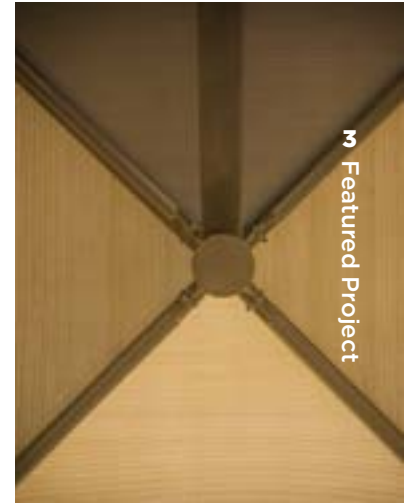

FEATURED COLORS

Iced Coffee Powder Coat Frame
Beige Traditional Fabric

Visit srpshade.com/inspirations to learn more about this project.